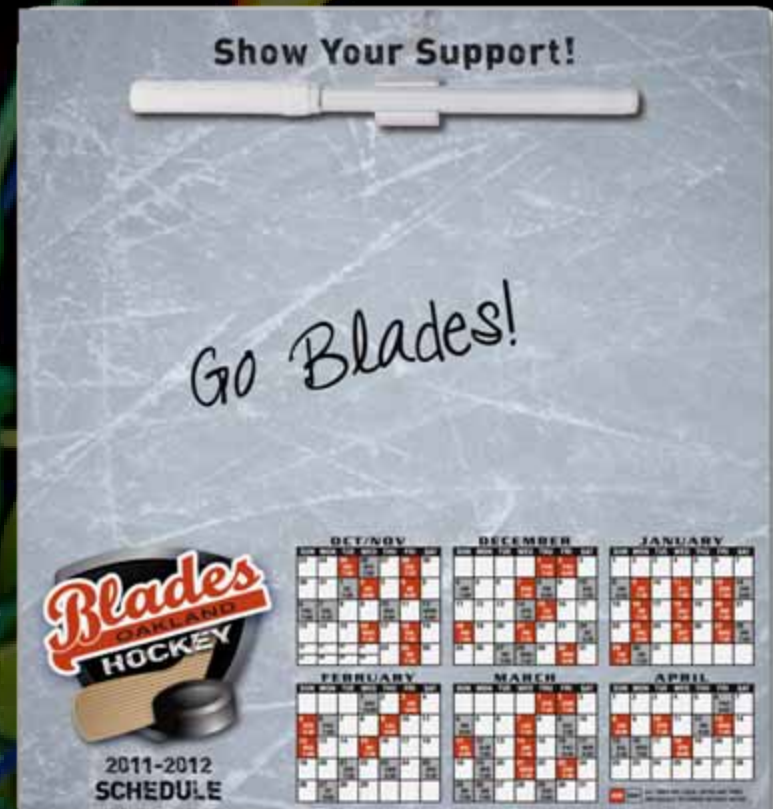

Minimum Order Qty 300

LM26

This new coupon memo board includes 3 tear off coupons and a wet erase pen and clip. Price includes four color process imprint on white surface.

Dimensions: 8⁵/₈"H x 11¹/₂"W x 12 pt paper laminated with magnetic strips D

Minimum Order Qty 300

FREE
Small Soda
with purchase
of Hot Dog

FREE
Popcorn
with purchase
of any Drink

FREE
Admission
to any
Home Game

PAP04B

Laminated paper wallet/loyalty card with tipping chart on side 2. Price includes four color process imprint on white surface.