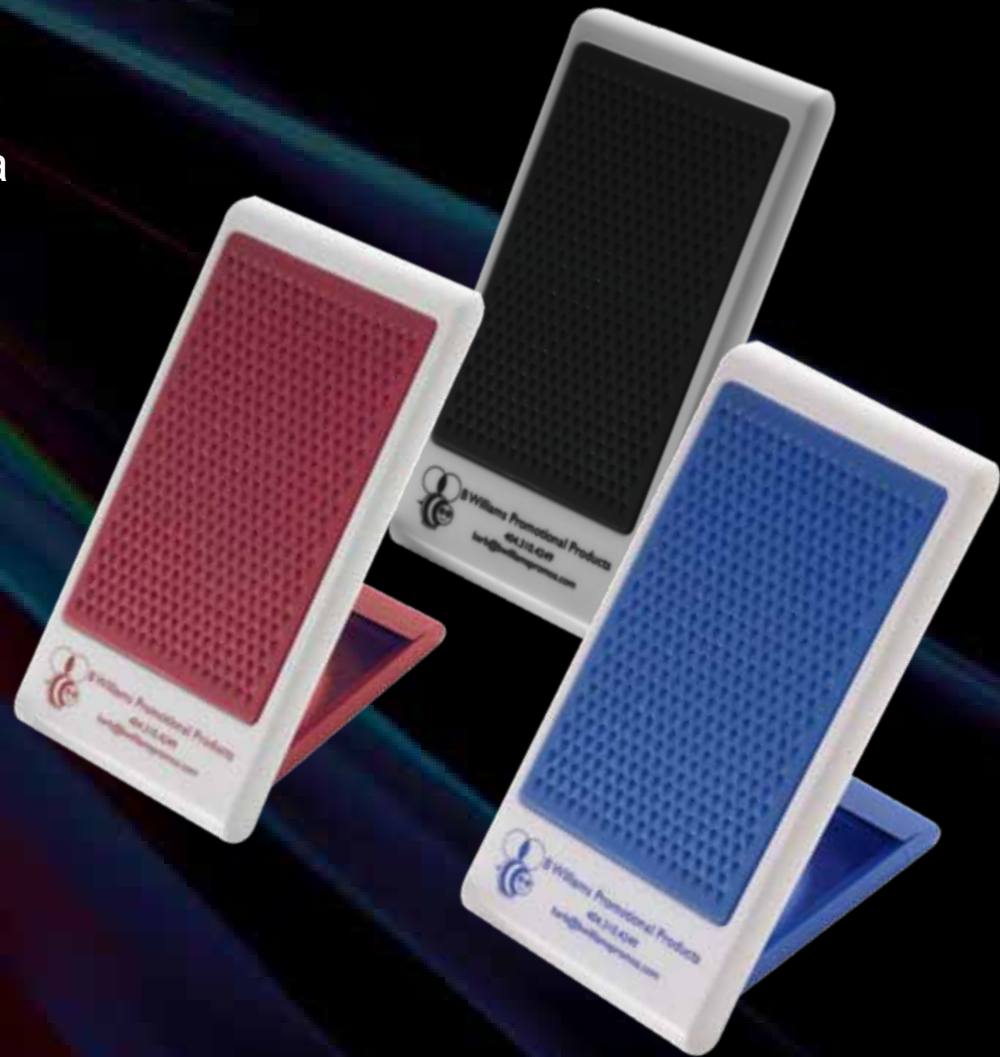

2012 New Products

Slim Card Holder – BC181

Light weight, super slim design enables this case to fit easily into your pocket. A large laser imaging area enables a subtle, yet strong image. Price includes laser image in one location.

Dimensions: $2\frac{3}{8}$ "H x $3\frac{5}{8}$ "W x $\frac{3}{16}$ " D

Imprint Area: 1"H x 3"W

Minimum Order Qty 50

Travel Phone Stand CH03

Stand features a sticky surface that holds your phone or other digital media player upright and folds back down for easy storage in your travel bag. Price includes one color imprint in one location.

Dimensions: $4\frac{3}{4}$ "H x $2\frac{1}{2}$ "W x $\frac{3}{8}$ "D

Imprint Area $\frac{5}{8}$ "H x $2\frac{1}{8}$ "W

Minimum Order Qty 100

Solid Power Clip- NEW COLOR CL02GY

We have added a new color to our popular power clips...GRAY! Strong magnet for super holding power. Real rubber handles for great feel. Hundreds of uses! Price includes one imprint color in one location.

Dimensions: 1¼"H x 3 7/16"W x 1 ¾"D

Imprint Area: ½" - 7/8"H x 1½"W

Minimum Order Qty 250

Jumbo Power Clip in 3 New Colors

We have added three new colors, to our ever popular jumbo power clips.. translucent pink, translucent light blue, and gray. This strong magnetic clip has double the imprint area of our original power clip. Real rubber handles give this item a great feel. Price includes one color imprint on once location.